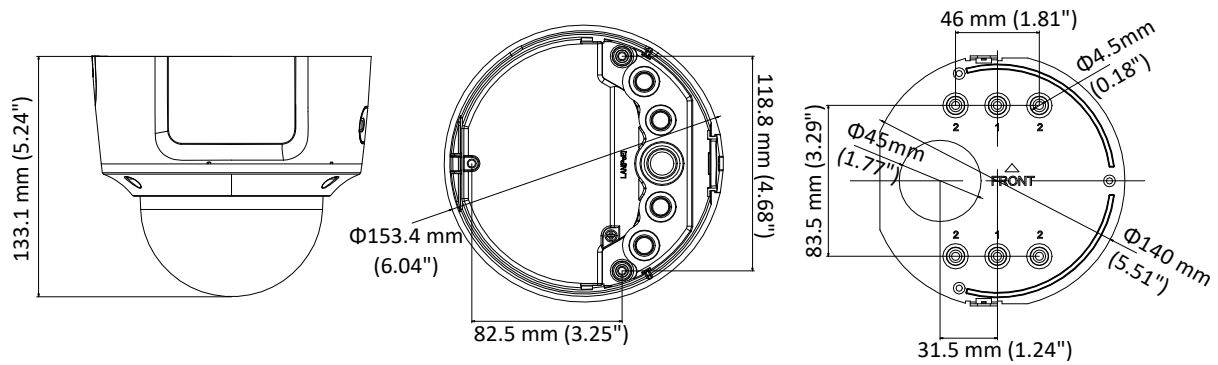

Available Model:

DS-2CD2755FWD-IZS

Dimensions

Accessories

DS-1475ZJ-SUS
Vertical Pole Mount

DS-1476ZJ-SUS
Corner Mount

CENTRAL SECURITY DISTRIBUTION

1300 319 499
csd.com.au

VIC: Mulgrave, Tullamarine NSW: Seven Hills, Waterloo ACT: Fyshwick QLD: Loganholme SA: Marleston WA: Balcatta