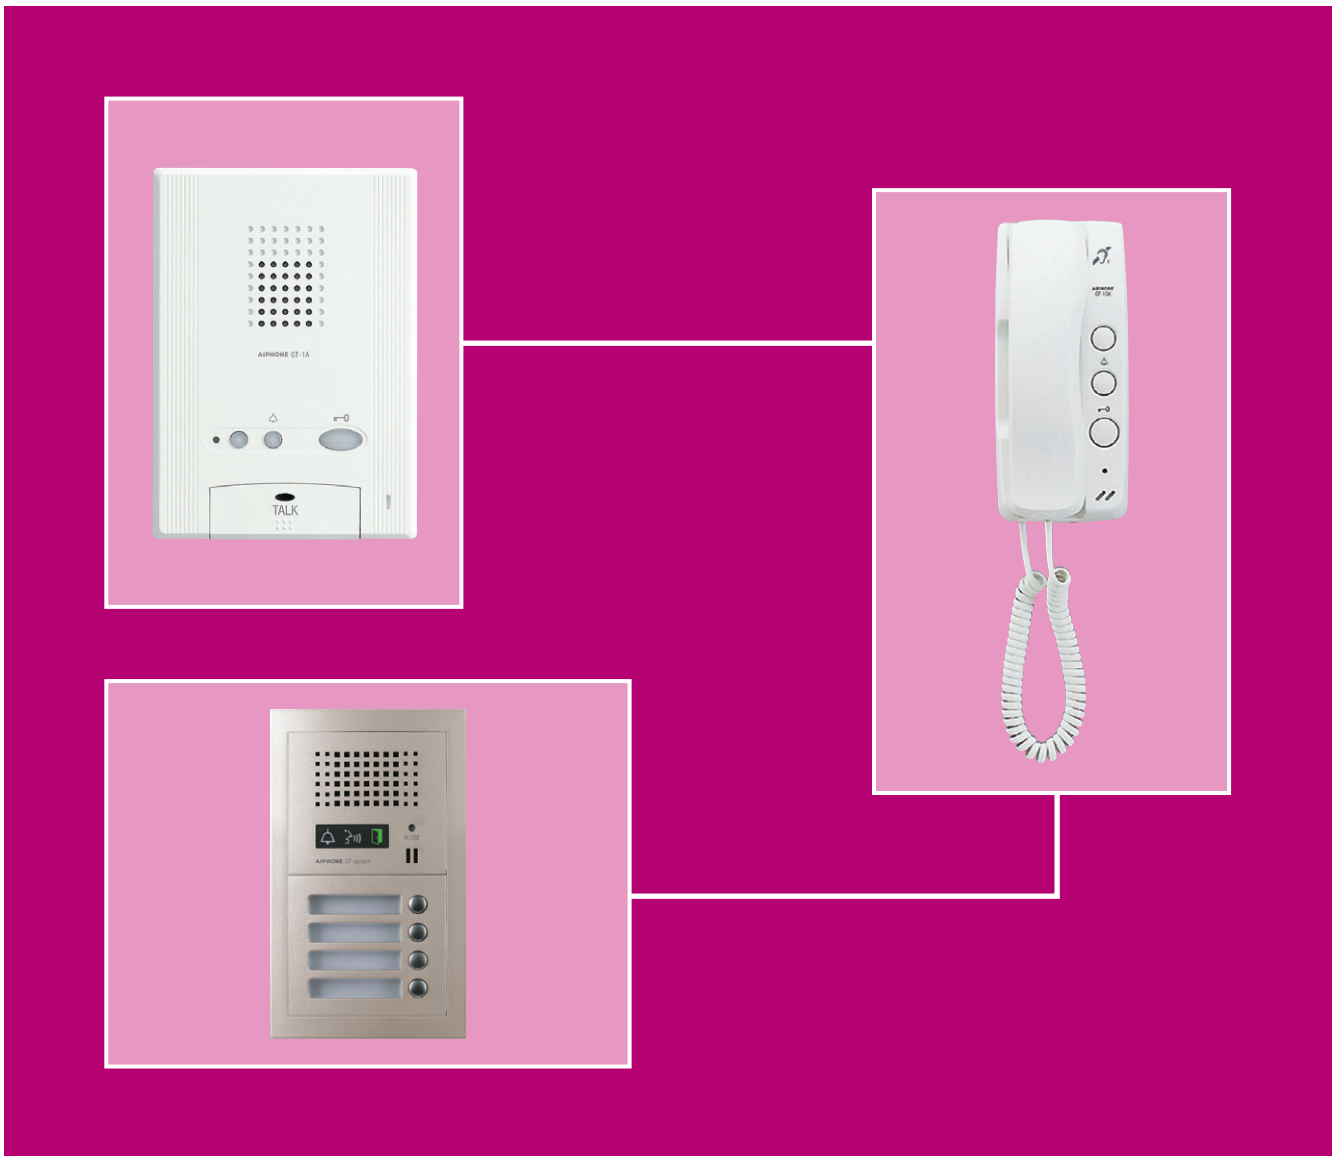

GT Series

Audio Two Wire Digital Apartment Intercom
16 entries and 500 apartment stations

Audio Apartment Security Intercom

Two Wire Digital Audio Apartment Intercom

System Configuration

Features

- Hands free or handset apartment stations
- Concierge or guard station call feature (requires GT-MK guard station)
- Up to 500 apartment stations*
- Up to 16 entrance stations
- Vandal resistant entrance stations
- Modular entrance stations
- Pictogram and voice announcement at entrance station
- Simple 2 wire installation
- Buttons on apartment station for control of additional door release or lift control (requires additional equipment)
- Full privacy
- Doorbell option on apartment stations
- Up to 4 stations per apartment
- *Digital name scroll module and keypad must be used on systems with over 100 apartment stations

Additional Options

- | | | |
|--|------------------------------------|---------------------------------|
| GT-1A
Hands free apartment station | GF-2P
2 call panel | GT-4F
4 module frame |
| GT-1D
Handset apartment station with hearing aid loop in handset | GF-3P
3 call panel | GF-2B
Back box |
| GT-DAL
Audio module | GF-4P
4 call panel | GF-3B
Back box |
| GT-DPL
Panel | GT-MK
Guard station | GT-4B
Back box |
| GT-NS
Name scroll module | GT-SW
Call switch module | GF-BP
Blank panel |
| GT-NSP
Panel | GT-BC
Bus controller | EL-12S
Door release |
| GF-1P
1 call panel | GT-BCX
Bus expander | GT-RY
Light relay |
| | GF-2F
2 module frame | TPS252DC
Power supply |
| | GF-3F
3 module frame | |

Specifications

Power source	24V DC, 0.9A	
Call-in	Electronic tone with adjustable volume	
Door release	N/O or N/C dry contact. 4 Amp 24V AC or DC	
Wiring	2 parallel wires, non-polarised for communication bus. Each bus can support up to 25 apartment stations and 3 entrance stations	
Distance		
Diameter	0.5mm	0.9mm
GT-BC to entrance	150m	300m
GT-BC to last station	150m	300m