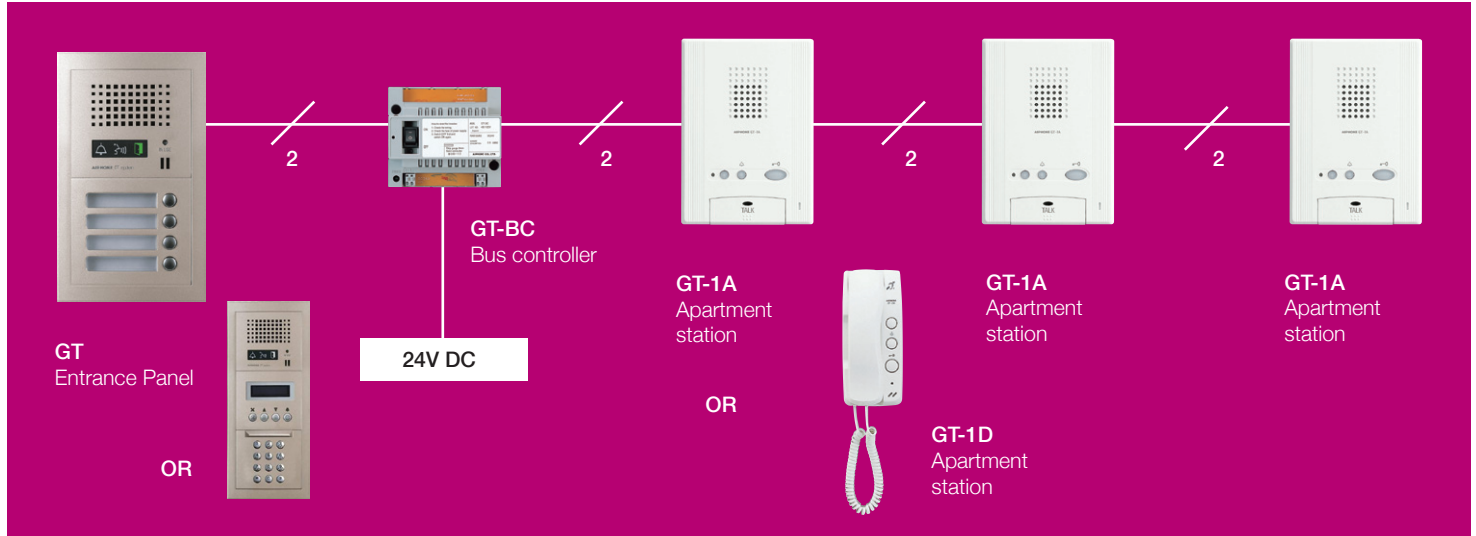

GT Series

Audio Two Wire Digital Apartment Intercom
16 entries and 500 apartment stations

Audio Apartment Security Intercom

Two Wire Digital Audio Apartment Intercom

System Configuration

Features

- Hands free or handset apartment stations
- Concierge or guard station call feature (requires GT-MK guard station)
- Up to 500 apartment stations*
- Up to 16 entrance stations
- Vandal resistant entrance stations
- Modular entrance stations
- Pictogram and voice announcement at entrance station
- Simple 2 wire installation
- Buttons on apartment station for control of additional door release or lift control (requires additional equipment)
- Full privacy
- Doorbell option on apartment stations
- Up to 4 stations per apartment
- *Digital name scroll module and keypad must be used on systems with over 100 apartment stations

Additional Options

- | | | |
|--|------------------------------------|---------------------------------|
| GT-1A
Hands free apartment station | GF-2P
2 call panel | GT-4F
4 module frame |
| GT-1D
Handset apartment station with hearing aid loop in handset | GF-3P
3 call panel | GF-2B
Back box |
| GT-DAL
Audio module | GF-4P
4 call panel | GF-3B
Back box |
| GT-DPL
Panel | GT-MK
Guard station | GT-4B
Back box |
| GT-NS
Name scroll module | GT-SW
Call switch module | GF-BP
Blank panel |
| GT-NSP
Panel | GT-BC
Bus controller | EL-12S
Door release |
| GF-1P
1 call panel | GT-BCX
Bus expander | GT-RY
Light relay |
| | GF-2F
2 module frame | TPS252DC
Power supply |
| | GF-3F
3 module frame | |

Specifications

Power source	24V DC, 0.9A	
Call-in	Electronic tone with adjustable volume	
Door release	N/O or N/C dry contact. 4 Amp 24V AC or DC	
Wiring	2 parallel wires, non-polarised for communication bus. Each bus can support up to 25 apartment stations and 3 entrance stations	
Distance		
Diameter	0.5mm	0.9mm
GT-BC to entrance	150m	300m
GT-BC to last station	150m	300m